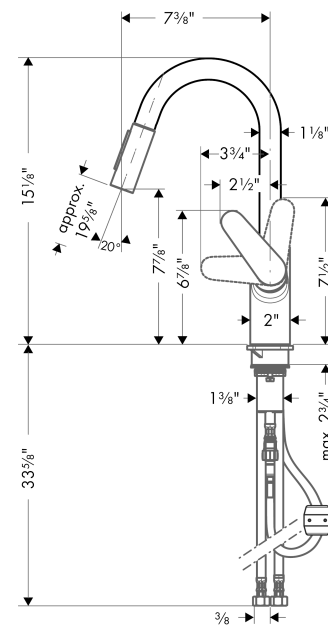

Focus

Prep Kitchen Faucet, 2-Spray Pull-Down, 1.75 GPM

Finishes : **chrome** Part no. : **04506001**

Description

Features

- Projection: 187 mm
- Swivel range 150°
- Laminar spray, Needle spray
- Toggle spray diverter
- MagFit magnetic sprayhead docking
- Deck mounted
- Flow: 1.75 GPM (6.6 L/Min)
- Ceramic cartridge
- 3/8" connections
- Integrated double backflow prevention
- Extension length Up to 30" (50cm)

Item details

List Price \$ 561.00

Technology

Compliance

Product image

Scale drawing

Focus
Prep Kitchen Faucet, 2-Spray Pull-Down, 1.75 GPM
 Finishes : **chrome** Part no. : **04506001**

Exploded drawing

Year of production: >11/20

Focus

Prep Kitchen Faucet, 2-Spray Pull-Down, 1.75 GPM

Finishes : **chrome** Part no. : **04506001**

Spare parts list

Year of production: >11/20

Pos.	Description	Part no.	Price	PU
1	handle	98460000	-	1
2	screw cover	96338000	-	1
3	flange	95498000	-	1
4	nut	97209000	-	1
5	cartridge, assy	92730000	-	1
6	locking screw for handle	95140000	-	1
7	seal	95008000	-	1
9	filter	97735000	-	1
10	O-ring 11x2	98127000	-	1
11	non return valve	93218000	-	1
12	set of non return valves DW 15	97350000	-	1
13	fixing set (Ø 34)	95049000	-	1
14	hose 1,50 m	88624000	-	1
15	connection hose 35½" M8x0,75 3/8"	96316001	-	1
17	service tool	95910000	-	1
18	O-ring 18x1,5	98231000	-	1
19	O-ring 20x1	98140000	-	1
20	connection hose 600 mm M10x1	95561000	-	1
21	weight	98551000	-	1
22	aerator laminar M22x1 (15 l/min)	95909000	-	1
23	handspray	98459001	-	1