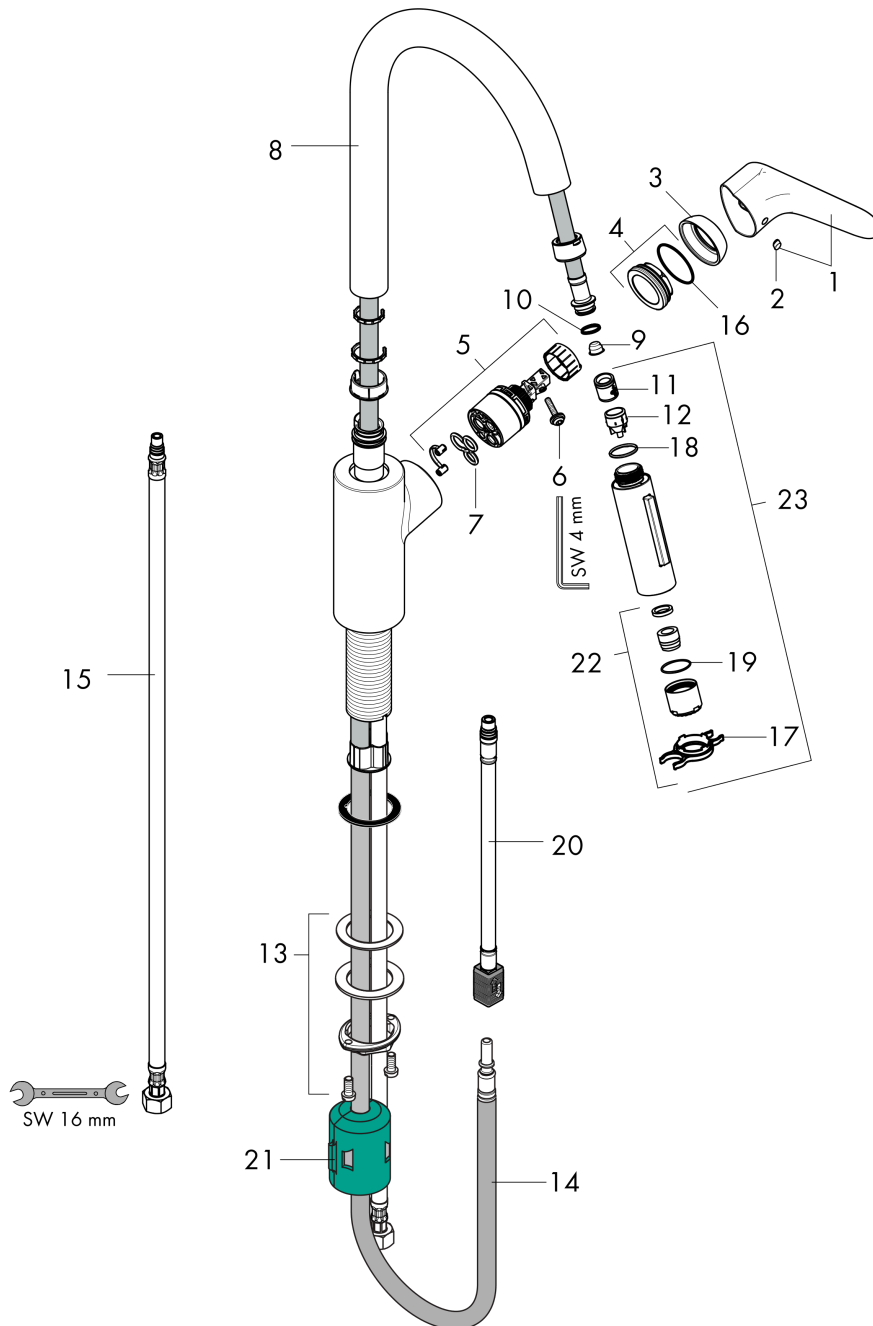

Focus

Prep Kitchen Faucet, 2-Spray Pull-Down, 1.75 GPM

Finishes : **chrome** Part no. : **04506001**

Description

Features

- Projection: 187 mm
- Swivel range 150°
- Laminar spray, Needle spray
- Toggle spray diverter
- MagFit magnetic sprayhead docking
- Deck mounted
- Flow: 1.75 GPM (6.6 L/Min)
- Ceramic cartridge
- 3/8" connections
- Integrated double backflow prevention
- Extension length Up to 30" (50cm)

Item details

List Price \$ 561.00

Technology

Compliance

Product image

Scale drawing

Focus
Prep Kitchen Faucet, 2-Spray Pull-Down, 1.75 GPM
 Finishes : **chrome** Part no. : **04506001**

Exploded drawing

Year of production: >11/20

Focus

Prep Kitchen Faucet, 2-Spray Pull-Down, 1.75 GPM

Finishes : **chrome** Part no. : **04506001**

Spare parts list

Year of production: >11/20

Pos.	Description	Part no.	Price	PU
1	handle	98460000	-	1
2	screw cover	96338000	-	1
3	flange	95498000	-	1
4	nut	97209000	-	1
5	cartridge, assy	92730000	-	1
6	locking screw for handle	95140000	-	1
7	seal	95008000	-	1
9	filter	97735000	-	1
10	O-ring 11x2	98127000	-	1
11	non return valve	93218000	-	1
12	set of non return valves DW 15	97350000	-	1
13	fixing set (Ø 34)	95049000	-	1
14	hose 1,50 m	88624000	-	1
15	connection hose 35½" M8x0,75 3/8"	96316001	-	1
17	service tool	95910000	-	1
18	O-ring 18x1,5	98231000	-	1
19	O-ring 20x1	98140000	-	1
20	connection hose 600 mm M10x1	95561000	-	1
21	weight	98551000	-	1
22	aerator laminar M22x1 (15 l/min)	95909000	-	1
23	handspray	98459001	-	1